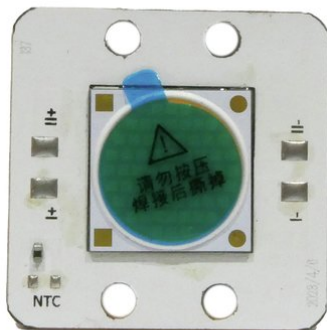

LED COB 60W 3200K LED PFE-60 WW Profile Spot 9-25° (TX-1818W60FC120)

Art.n.: E6520068
GTIN: 4026397717006

Prezzo di listino: 47.12 €
incl. 19% IVA

LED COB 60W 3200K LED PFE-60 WW Profile Spot 9-25° (TX-1818W60FC120)

Art.n.: E6520068
GTIN: 4026397717006

Features :
