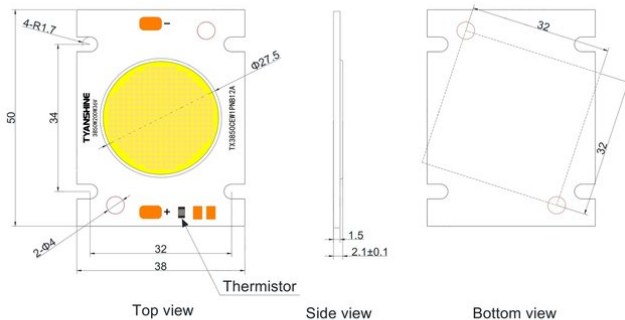

LED COB 250W 3200K LED PFE-200 3000K Profile Spot (TX-3850S200C28F12-03H95)

Art.n.: E6519894
GTIN: 4026397706833

Prezzo di listino: 262.18 €
incl. 19% IVA

LED COB 250W 3200K LED PFE-200 3000K Profile Spot (TX-3850S200C28F12-03H95)