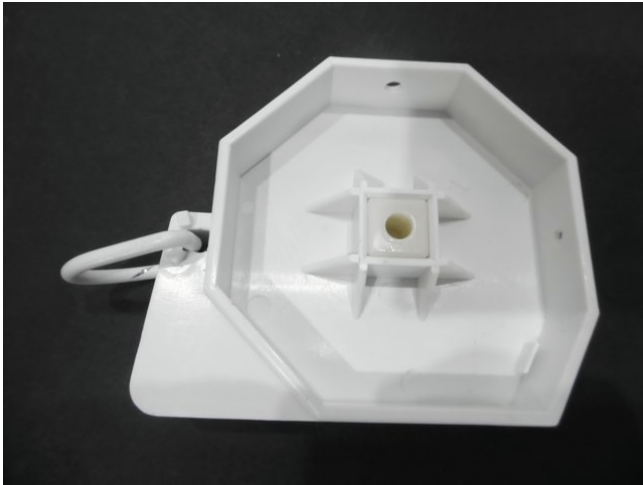

housing part (Plastic/right/big) projection screen white

Art.n.: E6519859
GTIN: 4026397704525

Prezzo di listino: 6.68 €
incl. 19% IVA

housing part (Plastic/right/big) projection screen white

Art.n.: E6519859
GTIN: 4026397704525