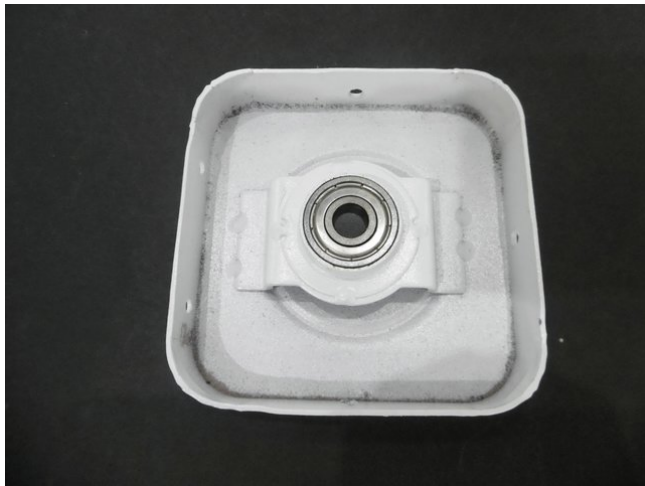

housing part (metal/left) projection screen white

Art.n.: E6519857
GTIN: 4026397704501

Prezzo di listino: 8.75 €
incl. 19% IVA

housing part (metal/left) projection screen white

Art.n.: E6519857
GTIN: 4026397704501