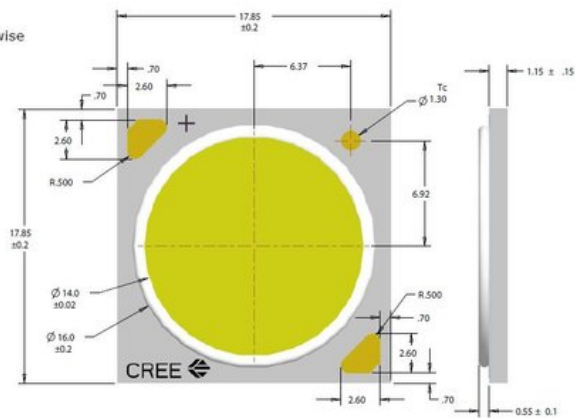

LED 50W 3000K PFE-50 Cree XLamp (CXA1830)

Art.n.: E6508842

GTIN: 4026397581195

Dimensions are in mm.

Tolerances unless otherwise

specified:

.X ± .10

.XX ± .03

.XXX ± .010

X° ± 1°

Prezzo di listino: 45.11 €

incl. 19% IVA

Features :

Logistica

EAN / GTIN: 4026397581195

Dati tecnici :