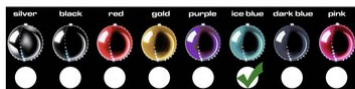

EUROPALMS

LED Snowball 15cm, ice blue

High-quality plastic sphere with four vertical circumferential LED rows

Art.n.: 83501241
GTIN: 4026397414967

Prezzo di listino: 59.38 €
incl. 19% IVA

EUROPALMS

LED Snowball 15cm, ice blue

High-quality plastic sphere with four vertical circumferential LED rows

Art.n.: 83501241
GTIN: 4026397414967

Features :

- Each LED row equipped is with 19 extremely bright cool white LEDs
- After connection to the mains, the LEDs start running as chasers and the two opposing rows respectively run alternately from top to bottom
- Assolutamente accattivante
- 76 potenti LED bianco freddo (CW)
- Controllabile via plug and play
- Bianco lampeggiante
- Disponibile in vari colori
- Made in Europe