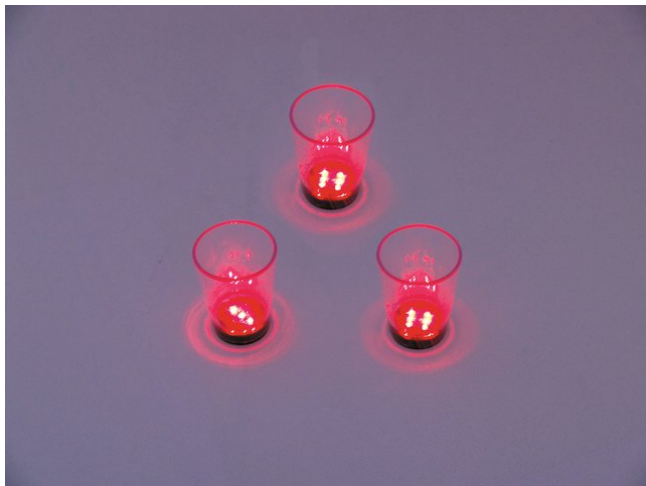

## LED Glass 2oz with Dice Play, red, 3x

LED glasses for your next party

**Art.n.: 83309050**

GTIN: 4026397302530

**Prezzo di listino: 8.22 €**  
incl. 19% IVA

## LED Glass 2oz with Dice Play, red, 3x

LED glasses for your next party

**Art.n.: 83309050**

GTIN: 4026397302530

### Features :

---

- Plays at dice when tapped against the table
- When washing, the electric block can easily be removed and be re-inserted afterwards
- Funzionamento a pila/batteria ricaricabile possibile
- 9 potenti LED 3 mm rosso (R)