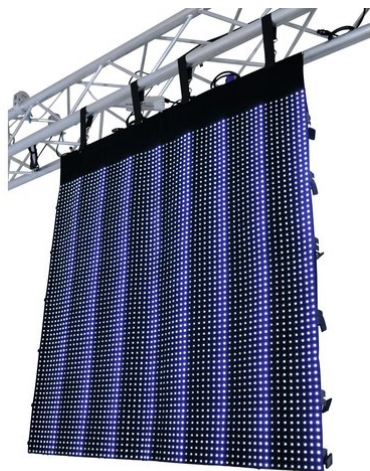

eurolite®

LSD-20 MK2 (H)2.56m x (W)1.28m

LED soft displays

Art.n.: 80503260
GTIN: 4026397459814

Prezzo di listino: 8384.49 €
incl. 19% IVA

eurolite®

LSD-20 MK2 (H)2.56m x (W)1.28m

LED soft displays

Art.n.: 80503260
GTIN: 4026397459814

Features :

- Flexible displays with tricolor RGB LEDs (type SMD 5050) for bright and colorful projection of videos and graphics
- Improved version with even brighter LEDs and new angled connectors
- Modular display concept allows the build-up of large areas, ideal for outdoor use with large viewing distances
- Bendable and foldable PVC material suitable for various shapes, e.g. columns, circles, angles
- Truss suspension via built-in belts
- Easy maintenance - LEDs can be replaced without difficulty
- Controllable via optional network components and PC software
- All-in-one control system T9 (80503301): network interface and software LED Show T9 - ideal system for mobile use with notebooks with 1-gigabit NIC
- Control system LED studio: receiver interface (80503311), PCI sending card and software LED Studio (80503130)
- Custom sizes available upon request (in 0.32 m units)
- 8192 potenti LED SMD 5050 3in1 TCL RGB (miscela di colori omogenea)