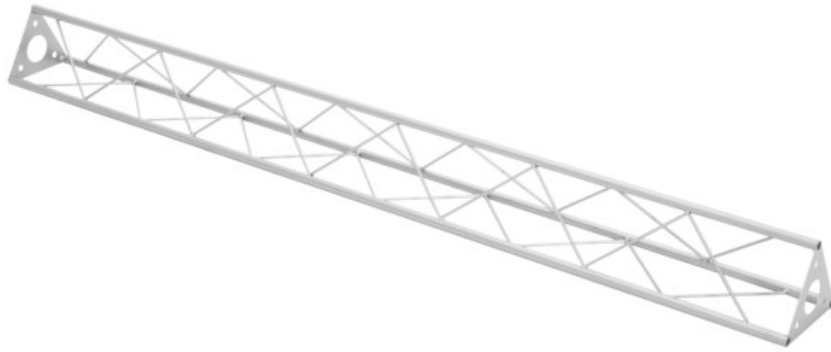

## DECOTRUSS ST-1500 Traversa argento

La truss decorativa

Art.n.: 60112044

GTIN: 4026397658422

**Prezzo di listino: 71.28 €**

incl. 19% IVA

### Descrizione :

DECOTRUSS 3-point truss system

DECOTRUSS is a 3-point truss system made of steel. The individual elements are connected via three M10 bolts and nuts.

The advantage of the bolt connection system is that these bolts and nuts are easily available in case of losing fasteners.

The three main chords are made of 15 mm steel tube with 1.5 mm wall thickness and can only be used for decorative purposes. With its minimal outer dimensions of 150 mm, DECOTRUSS is ideal for creating individual design-elements in decorative areas of private homes, fair booths, shops, discotheques and theatres.

---

Struttura:	Facile da montare
Tubo della cinghia:	15 mm x 1,5 mm
Materiale:	Acciaio (verniciato a polvere)
Colore:	Color alluminio, verniciato a polvere
Spessore x diametro del puntone:	Materiale pieno da 5 mm
Misure:	Lunghezza: 150 cm Larghezza: 15 cm Altezza: 13 cm
Peso:	3,42 kg