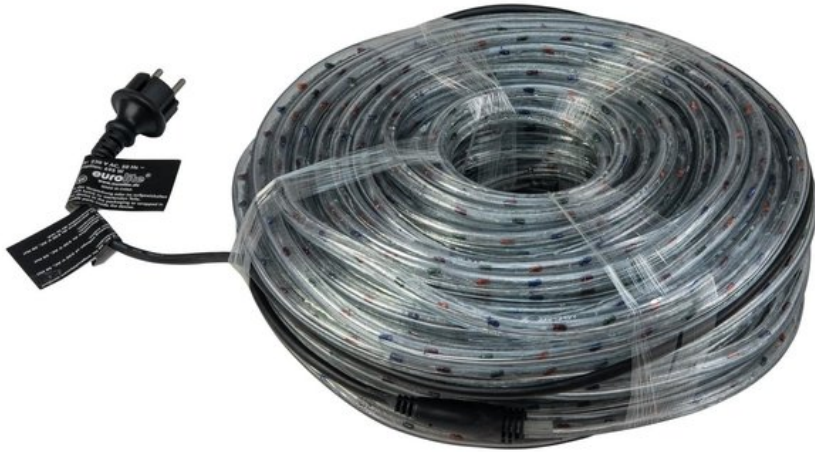

## EUROLITE RUBBERLIGHT RL1-230V multicolor 44m

Tubo flessibile per l'illuminazione decorativa

Art.n.: 50506095

GTIN: 4026397162097

**Prezzo di listino: 129.71 €**

incl. 19% IVA

### Descrizione :

Flexible tube for decorative lighting

The flexible light tube EUROLITE Rubberlight RL1 is suitable for the realization of your ideas for the creation of writings, forms, shop window decorations and party rooms. You can use the 44 meter long Rubberlight inside as well as outside because of the IP44 rating.

The small lamps glow in green, red, blue and orange-yellow. Because of the plastic round material, the lamps are always well protected. In addition, you can cut the light tube completely to your needs and always after 36 lamps (1 m distance).

### Features :

- Tubo luminoso estremamente flessibile
- Lampade protette in modo ottimale in materiale rotondo in plastica
- Il tubo può essere tagliato ogni 36 lampade (distanze di 1 m)
- Lunga durata
- Controllabile via plug and play
- Adatto per uso esterno
- Per campi di applicazione come, ad esempio,; Pubblicità/Vetrina; sala da feste