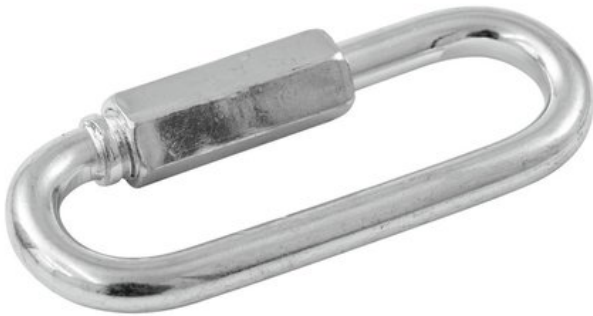

EUROLITE Connettore rapido tipo B-200

Connettore rapido

Art.n.: 50301640

GTIN: 4026397373554

Prezzo di listino: 2.98 €

incl. 19% IVA

Descrizione :

EUROLITE quick links

The EUROLITE quick links comply with the current regulation of the German professional insurance association as summed up in BGI 810-3:2007-03 Loads above persons. The quick links are constructed in accordance with the German standard DIN 56927:2009-03.

The quick links are tested by the LGA, an independent and accredited testing institute. The breaking load testified by the LGA is documented in the test report according to DIN EN 10204 required by the German professional insurance association.

Larghezza: 7,30 cm
Profondità: 3 cm
Diametro: Ø 0,60 cm

Peso: 0,03 kg
