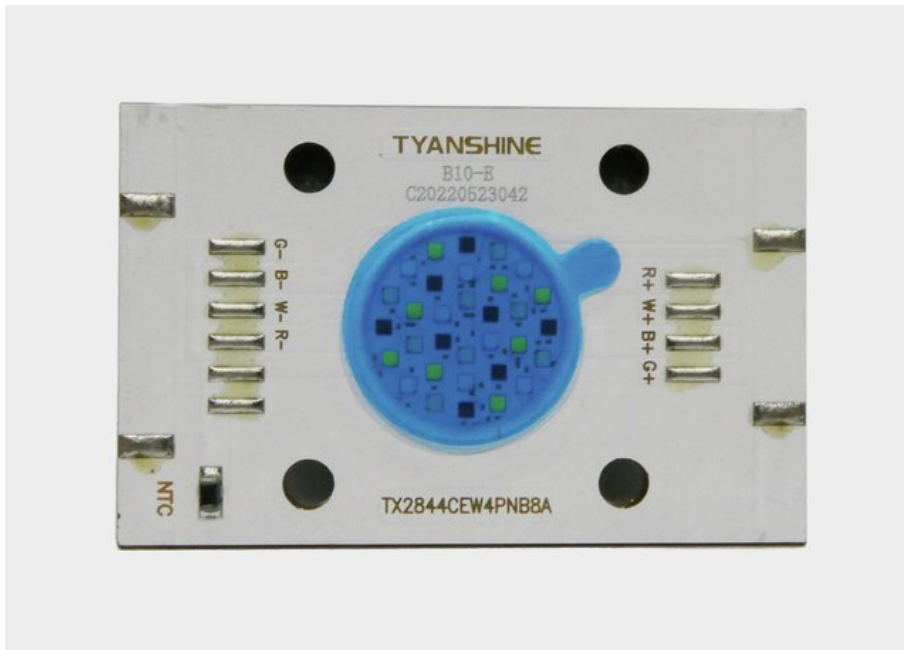

# LED COB 80W RGBW LED PFE-60 RGBW Profile Spot 9-25° (TX-2844RGBW80C) E6520074

---

GTIN: 4026397717051

**Prix de catalogue: 44.77 €**

TVA 19% incl.