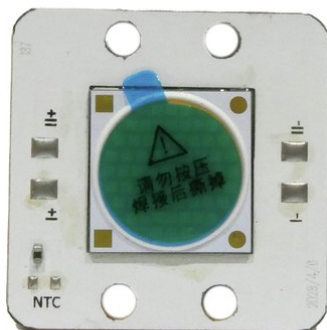

LED COB 60W 3200K LED PFE-60 WW Profile Spot 9-25° (TX-1818W60FC120)

Réf.: E6520068
GTIN: 4026397717006

Prix de catalogue: 47.12 €
TVA 19% incl.

LED COB 60W 3200K LED PFE-60 WW Profile Spot 9-25° (TX-1818W60FC120)