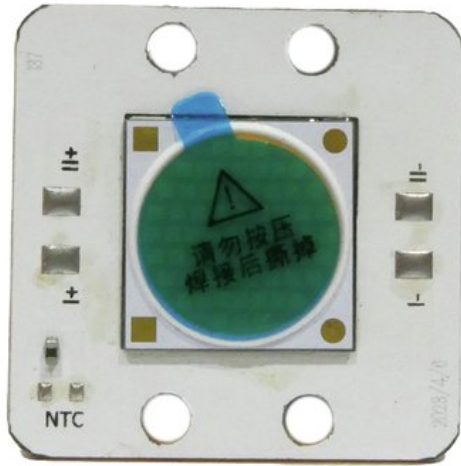

---

**LED COB 60W 3200K LED PFE-60 WW Profile Spot 9-25° (TX-1818W60FC120) No.: E6520068**

GTIN: 4026397717006

---

**List price: 47.12 €**

incl. 19% VAT.

**Features:**

---

Length: 0.03 m

Width: 0.03 m

Height: 0.01 m