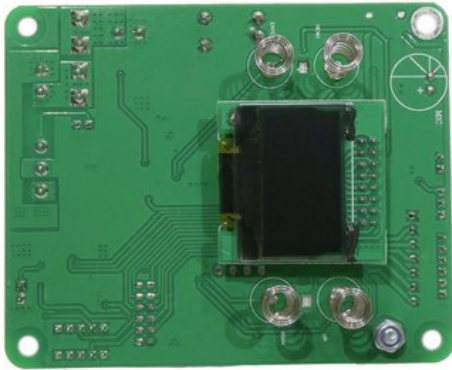

Pcb (Display/Control) AKKU Multiflood IP 18x10W RGBW Wash CRMX

Art. No.: E6511854

GTIN: 4026397735901

List price: 50.08 €

incl. 19% VAT.

Features:

Technical specifications:

Weight: 0,04 kg

Logistic

EAN / GTIN: 4026397735901

Weight: 0,04 kg

Length: 0.08 m

Width: 0.07 m

Height: 0.04 m