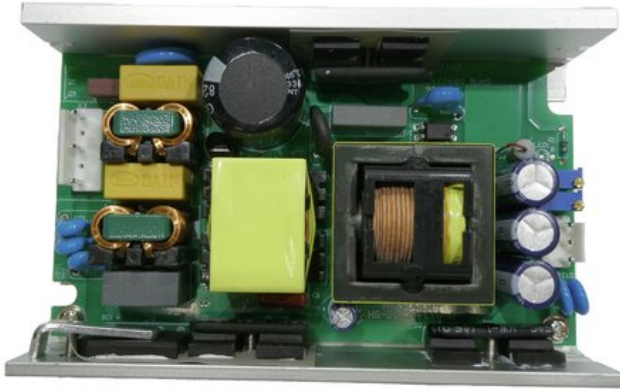

Pcb (power supply) AKKU Multiflood IP 18x10W RGBW Wash CRMX (HS-C330055630,6

GTIN: 4026397735895

List price: 136.5 €

incl. 19% VAT.

Features:

Technical specifications:

Weight: 0,37 kg

Logistic

EAN / GTIN: 4026397735895

Weight: 0,37 kg

Length: 0.12 m

Width: 0.08 m

Height: 0.04 m