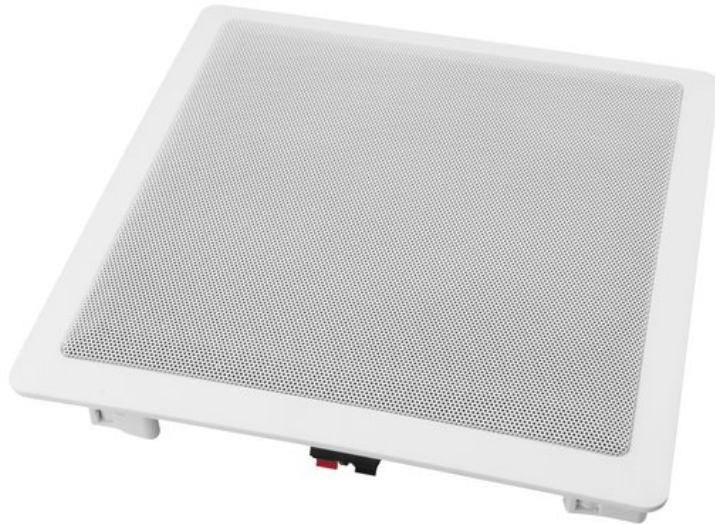

OMNITRONIC CSUB-10 Ceiling Subwoofer

10" flush-mount speaker, dual voice coil, 90 W RMS, 2 x 8 ohms, 27 cm x 27 cm

Art. No.: 80710152

GTIN: 4026397571172

List price: 65.33 €

incl. 19% VAT.

Features:

- Flush-mount speaker for the bass support of PA systems
- Dual voice coil 2 x 8 ohms
- Safe and easy installation with screw clips
- Flat profile for inconspicuous installation
- Durable plastic cabinet with metal grille
- For a ceiling thickness up to 30 mm
- A crossover is required for system integration
- For application areas such as: Installation; restaurants, bars and hotels; sports centres/gyms

Package contents

- 1 x user manual, 1 x speaker

Logistic

EAN / GTIN: 4026397571172

Weight: 2,73 kg

Length: 0.33 m

Width: 0.32 m

Height: 0.13 m

Technical specifications:

Power:	Program: 180W Rated: 90W RMS
Frequency range:	30 - 4000 Hz
Sensitivity:	89 dB
Impedance:	2 x 8 ohms
Connections:	Input: speaker via spring terminal
Speaker:	1 x woofer 10"
Type of speaker:	Flush-mount speaker

Color:	White
Mounting dimensions:	27 cm x 27 cm
Mounting depth:	90 mm
Dimensions:	Width: 30,3 cm Depth: 30,3 cm Height: 9,7 cm
Weight:	2,31 kg