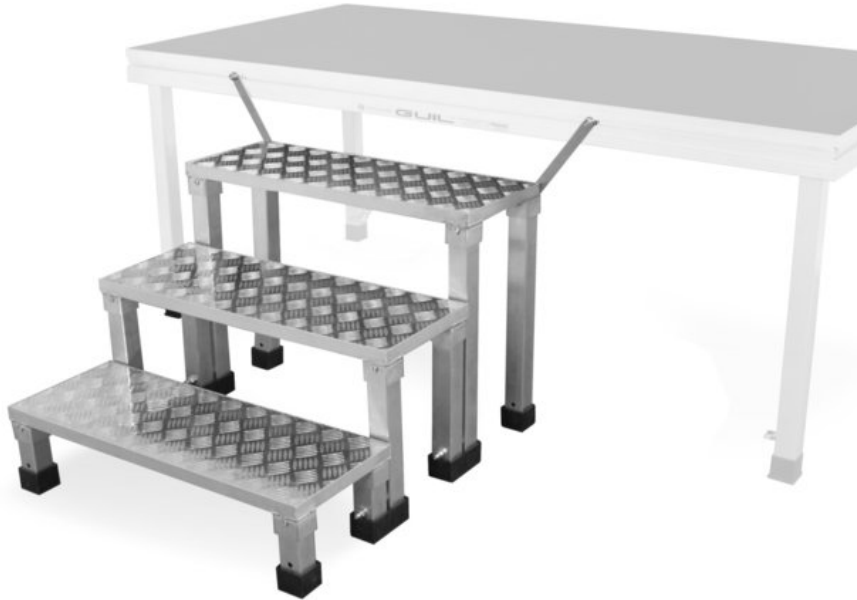

## GUIL ECD-20-60 Staircase System

Art. No.: 80702868

GTIN: 4026397681130

**List price: 593.81 €**

incl. 19% VAT.

### Features:

- Made in Europe
- Package contents**
- 1 x connection set

### Logistic

EAN / GTIN: 4026397681130

Weight: 21,90 kg

Length: 0.86 m

Width: 0.27 m

Height: 0.33 m

### Technical specifications:

Stairs:	Number: 3 Pcs. Tread width: 80 cm Tread depth: 30 cm Tread height: 20 cm
---------	---

Dimensions:	Height: 60 cm
-------------	---------------

Weight:	21,00 kg
---------	----------