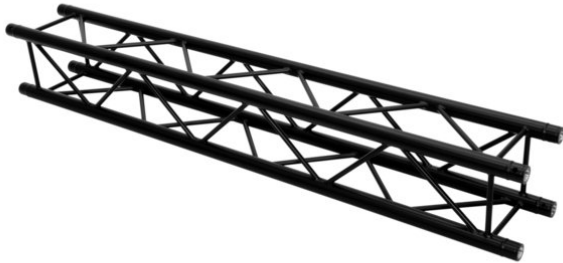

QUADLOCK ROAD S6082-1500 4-way Cross Beam

4-point truss system with black structured powder-coating

Art. No.: 60306350

GTIN: 4026397731439

List price: 403.41 €
incl. 19% VAT.

QUADLOCK ROAD S6082-1500 4-way Cross Beam

4-point truss system with black structured powder-coating

Art. No.: 60306350

GTIN: 4026397731439

Features:

- Quadlock 6082
 - Strong EN-AW 6082 alloy for high loads
 - Easy installation
 - High-quality aluminum-tubes with 50 mm in diameter
 - Trusspipe: 50 mm
 - Low weight
 - TÜV Süd certified
 - Distance center - center: 240 mm
 - Made in Europe
 - For application areas such as: Rental; theater; Trade fair and shop fitting; clubs/dancing school
- Package contents
- 1 x connection set