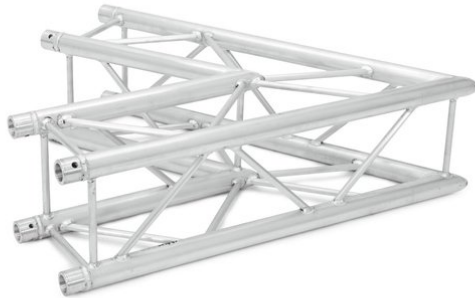

# alutruss

---

## QUADLOCK GL400-C20 2-way Corner 60°

Art. No.: 60306302  
GTIN: 4026397577945

**List price: 493.85 €**  
incl. 19% VAT.

---

All rights reserved. Subject to change without notice. Errors and omissions excepted.  
Illustration only. Actual item may differ from photo.

## QUADLOCK GL400-C20 2-way Corner 60°

Art. No.: 60306302  
GTIN: 4026397577945

### Features:

---

- Trusspipe: 50 mm
- Made in Europe
- Package contents
- 1 x connection set

---

All rights reserved. Subject to change without notice. Errors and omissions excepted.  
Illustration only. Actual item may differ from photo.