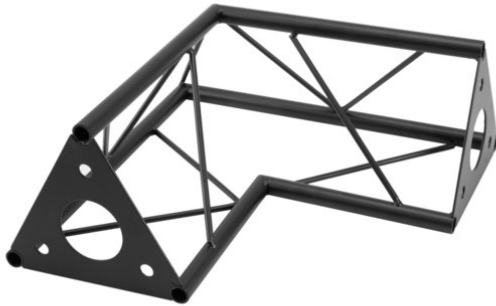

SAC-21 Corner 2-way, 90°, black

The decorative trussing

Art. No.: 60112318

GTIN: 4026397736434

List price: 42.72 €
incl. 19% VAT.

SAC-21 Corner 2-way, 90°, black

The decorative trussing

Art. No.: 60112318

GTIN: 4026397736434

Features:

- Phantastic creations through a variety of crossbeams and corners
 - DECOTRUS constructions are meant as design elements
 - Easy to assemble
 - Trusspipe: 15 mm
 - For application areas such as: Shop fitting; Trade fair and shop fitting
- Package contents
- 1 x truss, 1 x user manual