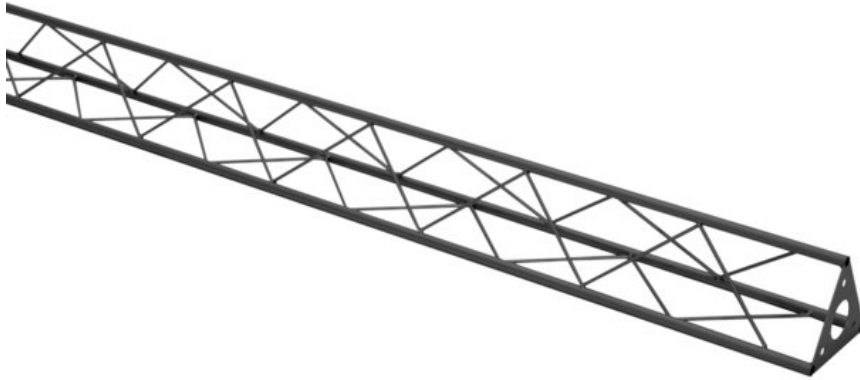

DECOTRUSS ST-2000 Truss, black

The decorative trussing

Art. No.: 60112316

GTIN: 4026397736427

List price: 95.08 €

incl. 19% VAT.

Features:

- Phantastic creations through a variety of crossbeams and corners
- DECOTRUSS constructions are meant as design elements
- Easy to assemble
- Trusspipe: 15 mm
- For application areas such as: Shop fitting; Trade fair and shop fitting

Package contents

- 1 x truss, 1 x user manual

Logistic

EAN / GTIN: 4026397736427

Weight: 4,40 kg

Length: 2.01 m

Width: 0.15 m

Height: 0.14 m

Bulky product

Technical specifications:

Setup:	Easy to assemble
Trusspipe:	15 mm x 1,5 mm
Material:	Steel
Color:	Black, powder-coated
Strut diameter x thickness:	5 mm solid matter
Dimensions:	Length: 200 cm Width: 15 cm Height: 13 cm
Weight:	4,37 kg