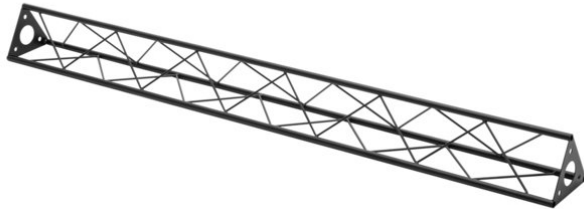

ST-1500 Truss, black

The decorative trussing

Art. No.: 60112314

GTIN: 4026397736847

List price: 71.28 €
incl. 19% VAT.

ST-1500 Truss, black

The decorative trussing

Art. No.: 60112314

GTIN: 4026397736847

Features:

- Phantastic creations through a variety of crossbeams and corners
 - DECOTRUS constructions are meant as design elements
 - Easy to assemble
 - Trusspipe: 15 mm
 - For application areas such as: Shop fitting; Trade fair and shop fitting
- Package contents
- 1 x truss, 1 x user manual