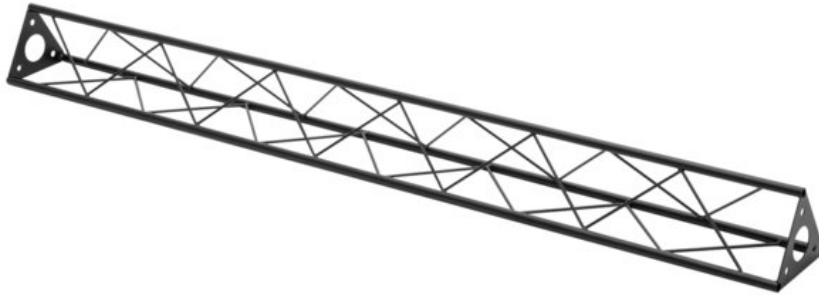

DECOTRUSS ST-1500 Truss, black

The decorative trussing

Art. No.: 60112314

GTIN: 4026397736847

List price: 71.28 €

incl. 19% VAT.

Features:

- Phantastic creations through a variety of crossbeams and corners
- DECOTRUSS constructions are meant as design elements
- Easy to assemble
- Trusspipe: 15 mm
- For application areas such as: Shop fitting; Trade fair and shop fitting

Package contents

- 1 x truss, 1 x user manual

Logistic

EAN / GTIN: 4026397736847

Weight: 3,37 kg

Length: 1.50 m

Width: 0.15 m

Height: 0.14 m

Bulky product

Technical specifications:

Setup: Easy to assemble

Trusspipe: 15 mm x 1,5 mm

Color: Black, powder-coated

Strut diameter x thickness: 5 mm solid matter

Dimensions: Length: 150 cm

Width: 15 cm

Height: 13 cm

Weight: 3,41 kg