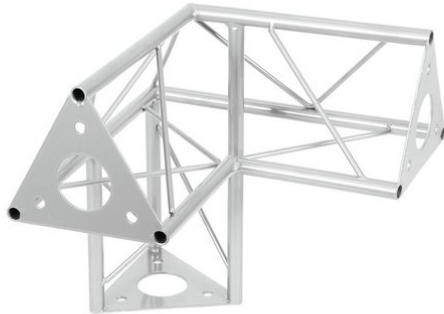

SAL-32 Corner 3-way \wedge left silver

The decorative trussing

Art. No.: 60112164

GTIN:

List price: 58.31 €
incl. 19% VAT.

SAL-32 Corner 3-way \wedge left silver

The decorative trussing

Art. No.: 60112164

GTIN:

Features:

- Phantastic creations through a variety of crossbeams and corners
 - DECOTRUSSE constructions are meant as design elements
 - Trusspipe: 15 mm
 - For application areas such as: Shop fitting; Trade fair and shop fitting
 - Easy to assemble
- Package contents
- 1 x truss, 1 x user manual