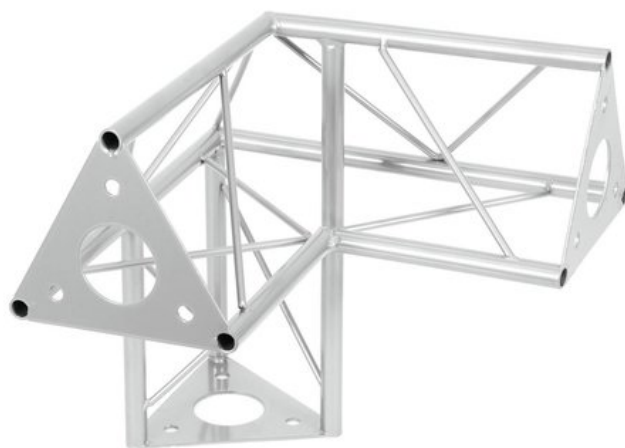

DECOTRUSS SAL-32 Corner 3-way Λ left silver

The decorative trussing

Art. No.: 60112164

GTIN:

List price: 58.31 €

incl. 19% VAT.

Features:

- Phantastic creations through a variety of crossbeams and corners
- DECOTRUSS constructions are meant as design elements
- Trusspipe: 15 mm
- For application areas such as: Shop fitting; Trade fair and shop fitting
- Easy to assemble

Package contents

- 1 x truss, 1 x user manual

Logistic

Technical specifications:

Setup:	Easy to assemble
Trusspipe:	15 mm x 1,5 mm
Material:	Steel (powder-coated)
Color:	Alu colored, powder-coated
Strut diameter x thickness:	5 mm solid matter
Dimensions:	Length: 30 cm Width: 30 cm Height: 30 cm
Weight:	1,57 kg