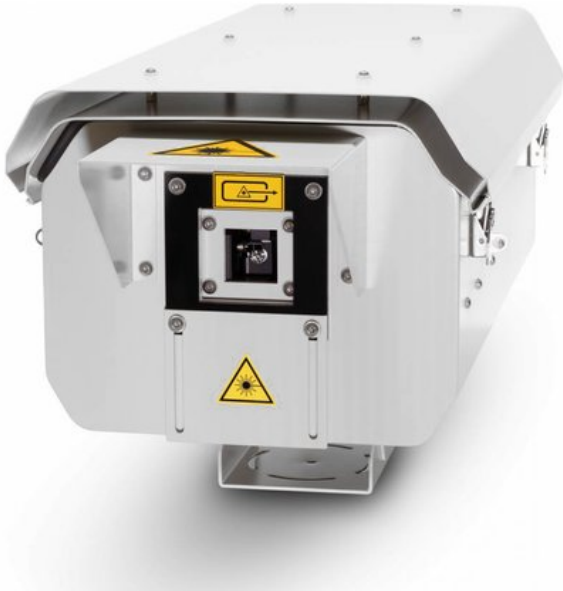

## LASERWORLD farm 3 OUTDOOR

Weather-proof RGB & white light showlaser (class 4) with DMX

Art. No.: 51743272

GTIN: 7640144996109

**List price: 6781.81 €**

incl. 19% VAT.

### Features:

- Show laser with analog color modulation
- Integrated show programs
- Control via ILDA; Art-Net; master/slave function; stand-alone
- TFT display

#### Package contents

- 1 x laser, 1 x user manual, 1 x power cord, 1 x case, 1 x Interlock, 1 x key

Display type:	1 x TFT display
Connections:	Input: 1 x RJ-45 (F) mounting version
Dimensions:	Length: 80 cm Width: 37 cm Height: 26 cm
Weight:	30,00 kg