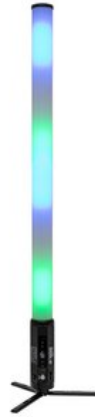

8X

List price: 5353.81 €

incl. 19% VAT.

Features:

EUROLITE AKKU IP Pixel Tube 360° PRO CRMX

Battery-powered IP pixel tube with RGB/CW/WW color mixing, 360° beam angle and CRMX receiver

- Integrated wireless receiver for CRMX operation
- Suitable for outdoor use IP65
- 144 powerful LEDs 0,5 W SMD 5050 5in1 PCL RGB/CW/WW (homogenous color mix)
24 segments controlled separately
- Battery operation up to 8,5h depending on program used
- Integrated automatic charging of the battery and status indicator
- Dimmer electronic; Dimmer speed (step response) adjustable; color blend adjustable; color macros preset; white balance adjustable; program selection manual; running light automatic; background color adjustable; Emergency lighting function in case of power failure adjustable; Energy-saving mode
- Control via stand-alone; IR remote control; CRMX by LumenRadio
- DMX fail mode (hold; blackout; static; full on)
- With a beam angle of 360°
- Monochrome OLED display
- Charge status indicator
- Display of the remaining battery life for the current setting
- 3 buttons on the remote control for saving your own settings
- With pressure compensation membrane
- With holding clip
- With a KENSINGTON LOCK theft protection
- The device is cooled by passive convection cooling
- Application possibility: Standing; suspended
- Cordless, flexible and versatile
- 53 integrated show programs

Logistic

EAN / GTIN: 4026397748154

Weight: 65,00 kg

Length: 0.00 m

Width: 0.00 m

Height: 0.00 m

Bulky product