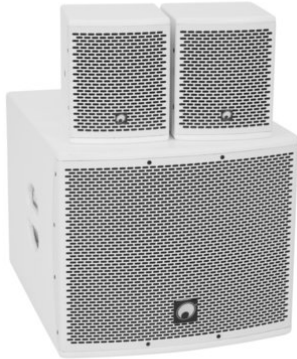

Set MOLLY-12A Subwoofer active + 2x MOLLY-6 Top 8 ohms, white

Art. No.: 20000728

GTIN: 4026397680478

List price: 891.31 €
incl. 19% VAT.

Set MOLLY-12A Subwoofer active + 2x MOLLY-6 Top 8 ohms, white

Art. No.: 20000728

GTIN: 4026397680478

Features:

OMNITRONIC MOLLY-12A Subwoofer active white

- Active 12" subwoofer with DSP and Bluetooth
- 12" bassreflex subwoofer with DSP and 700 watts RMS power
 - Flexibly extendable with MOLLY-6 satellites for 2.1 and 4.1 configurations
 - DSP-controlled class D amplifier (500 W + 2 x 100 W)
 - Separate volume control for subwoofer and satellites
 - Stereo/mono selection
 - Digital signal processor
 - Control via Bluetooth
 - For application areas such as: Mobile djs / entertainer; Trade fair and shop fitting; installation; home entertainment; restaurants, bars and hotels; product presentations and lectures
 - White metal grille with acoustic foam
 - 2 Rugged carrying handles
 - DSP presets: FLAT; DJ; LIVE; VOICE