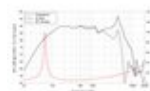

**LAVOCE WAF061.80-16 6.5" Woofer, Ferrite, Aluminium Basket Driver**

150 W AES, 16 ohms, 91 dB, 65 - 5000 Hz

Art. No.: 12602556

GTIN:

**List price: 70.21 €**

incl. 19% VAT.

**Features:**

**Logistic**

**Technical specifications:**

Power:	Program: 300W 150W AES
Frequency range:	65 - 5000 Hz
Sensitivity:	91 dB
Impedance:	16 ohms
Speaker:	Woofer 6,5" with ferrit magnet Basket material: aluminum Weatherproof Cardboard/paper Voice coil lows 1,8"
Weight:	2,30 kg